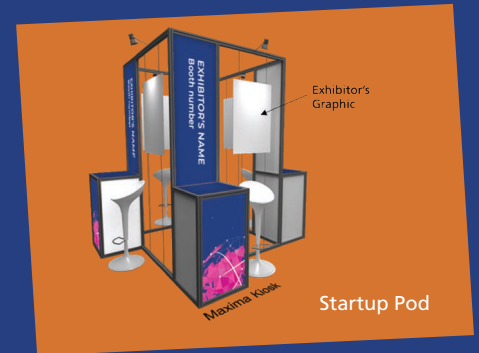

MORE BOOTH PACKAGES

TRAVEL TECHNOLOGY ASIA - STARTUP ARENA PACKAGE NEW

PARTICIPATION TYPE	STARTUP POD (USD990+)
ENTITLEMENTS	• 1 x company listing • 1 x counter and 1 x bar stool • 1 x startup badge (*limited access to Travel Tech Asia only) • 1 x company logo on counter • 1 x exhibitor graphic (A1)
ADDITIONAL PURCHASE	• One (1) x 10 minutes of presentation in the Startup Pitch arena @ USD 1,000